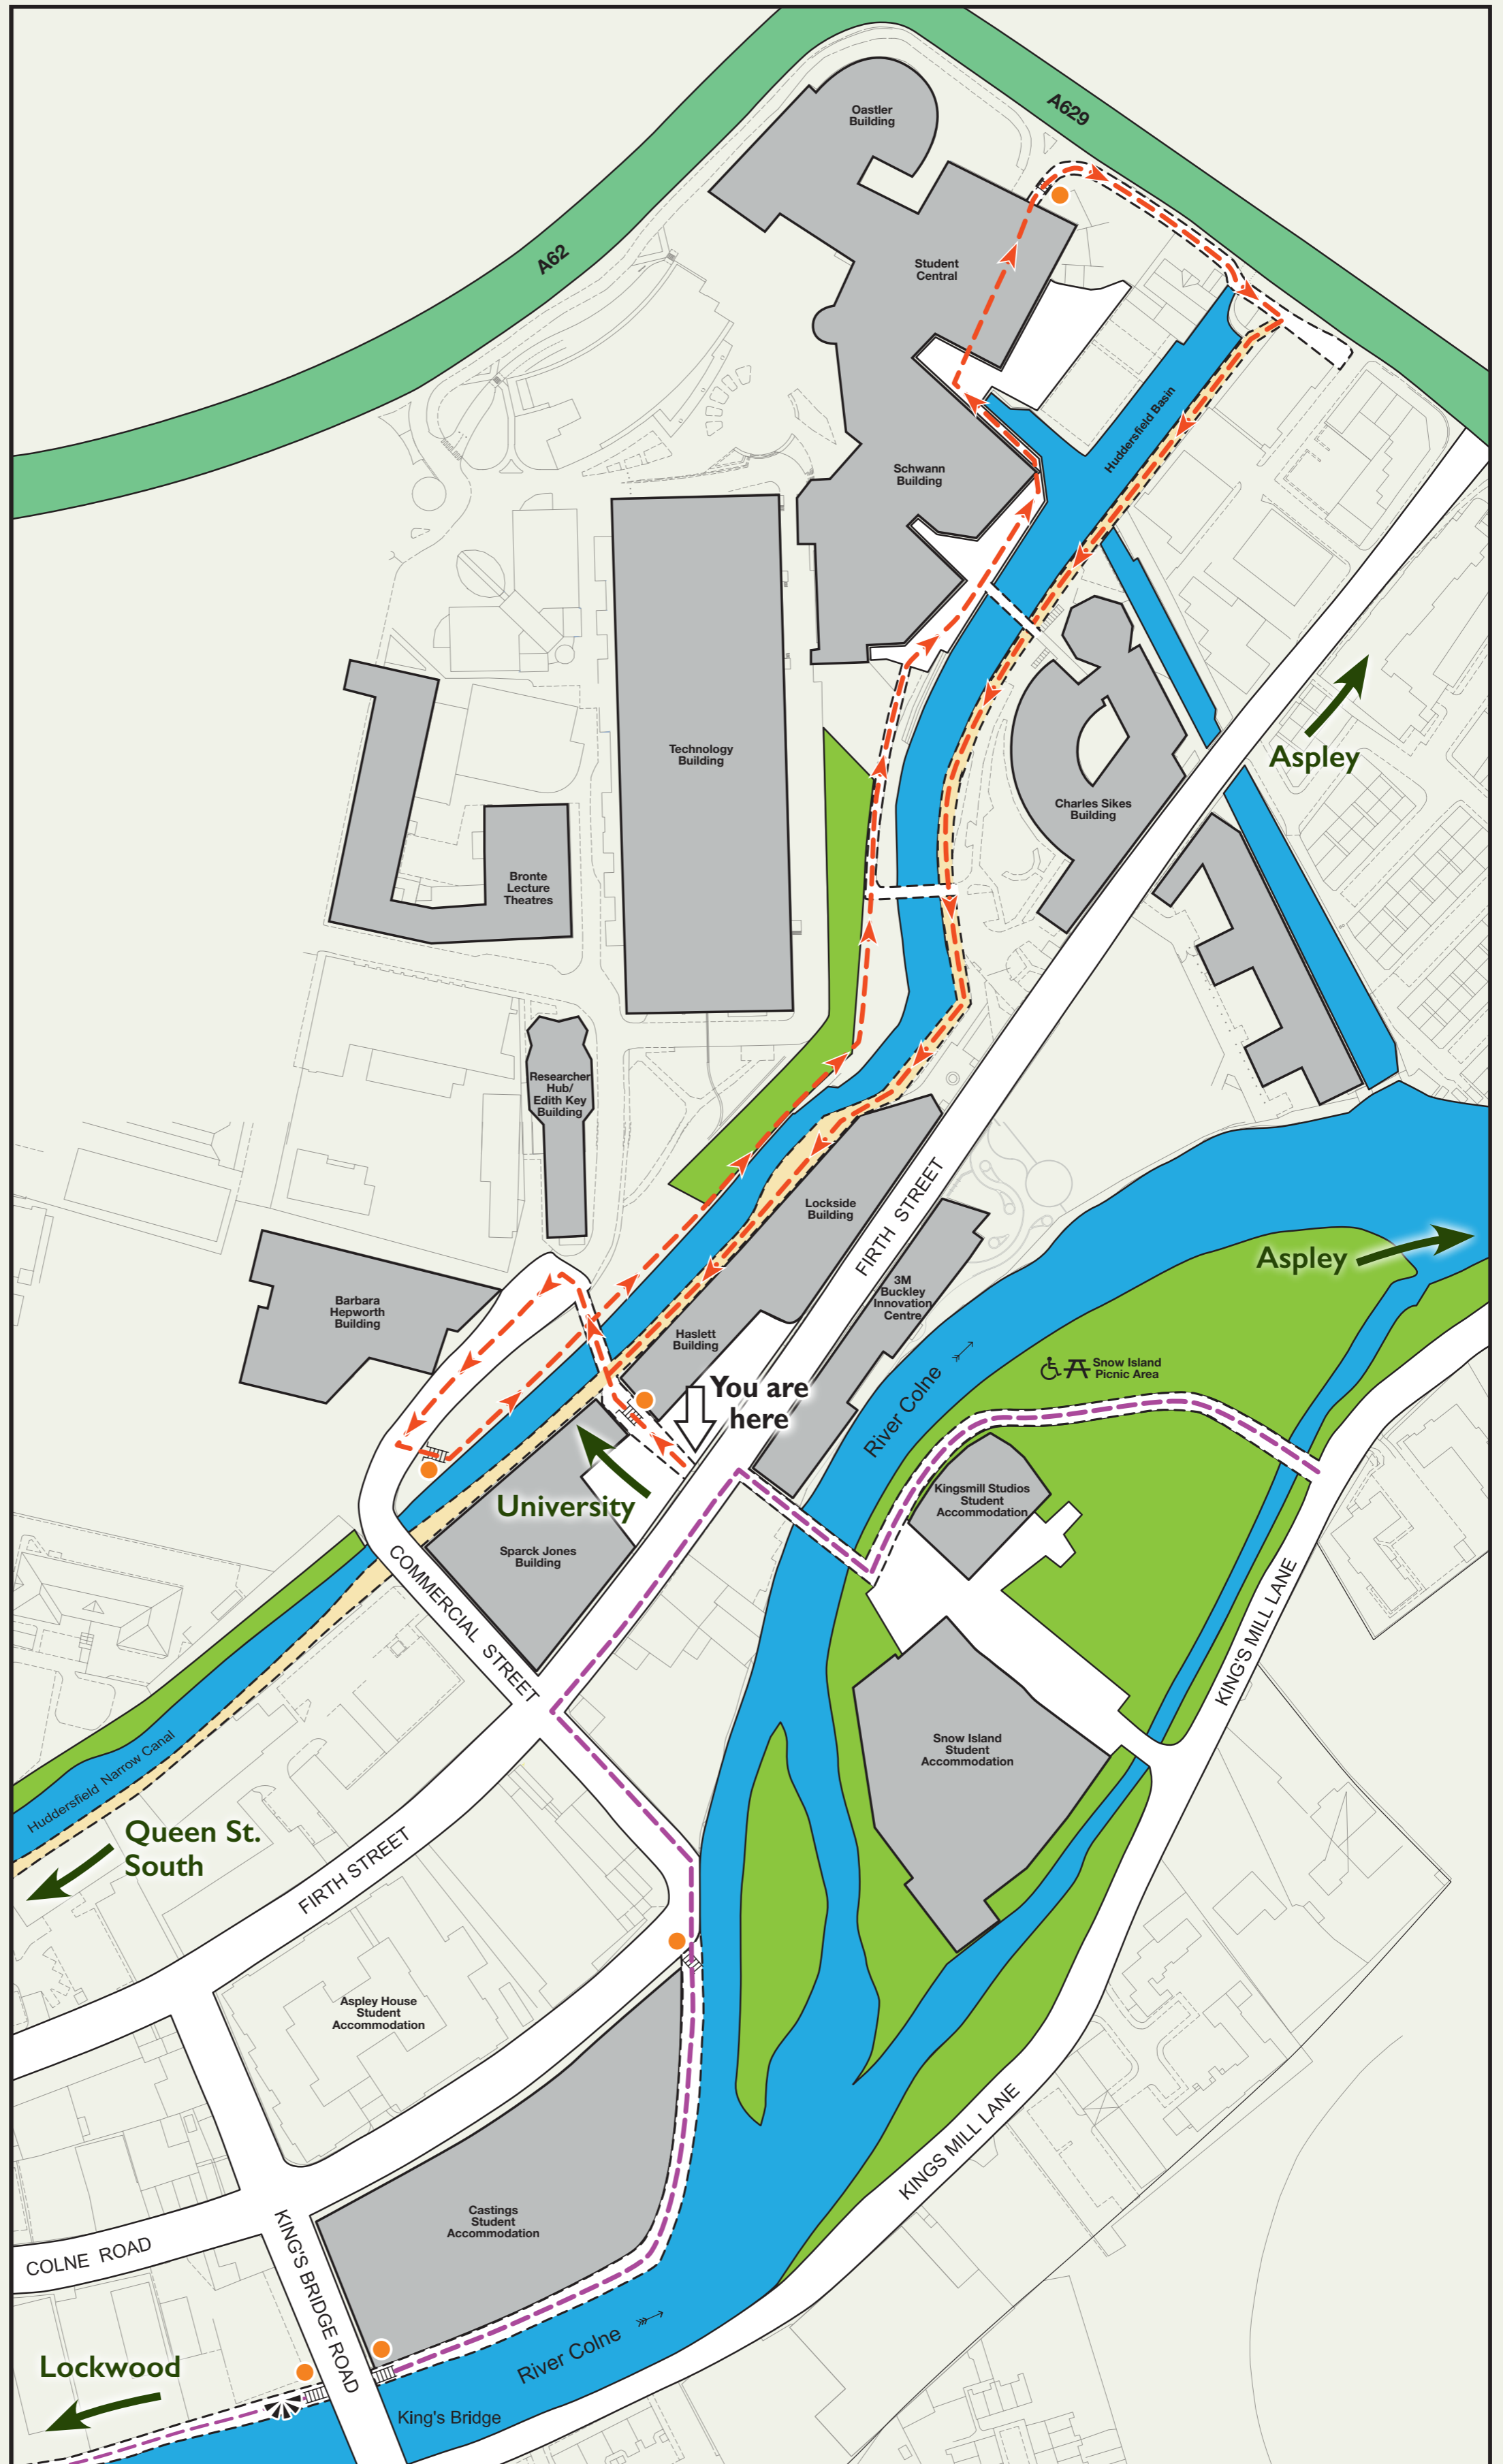

# Campus Circular Walk

Venture along the Huddersfield Narrow Canal on the 'Campus Circular Walk' (red), and explore the riverbanks further afield along the 'Snow Island River Walkway' (purple)

*Healthy rivers,  
active communities*

## Key

-  Canal Towpath
-  Campus Circular Walk  
University land, permissive access
-  Snow Island River Walkway
-  Snow Island Picnic Area accessible to wheelchair users
-  Kingsbridge Viewpoint
-  Steps inaccessible to wheelchair users

University of  
**HUDDERSFIELD**  
Inspiring global professionals

Based on Ordnance Survey Land Line Data.  
Used with permission of The Controller Of  
Her Majesty's Stationary Office © Crown Copyright.  
Licence Number 100021515